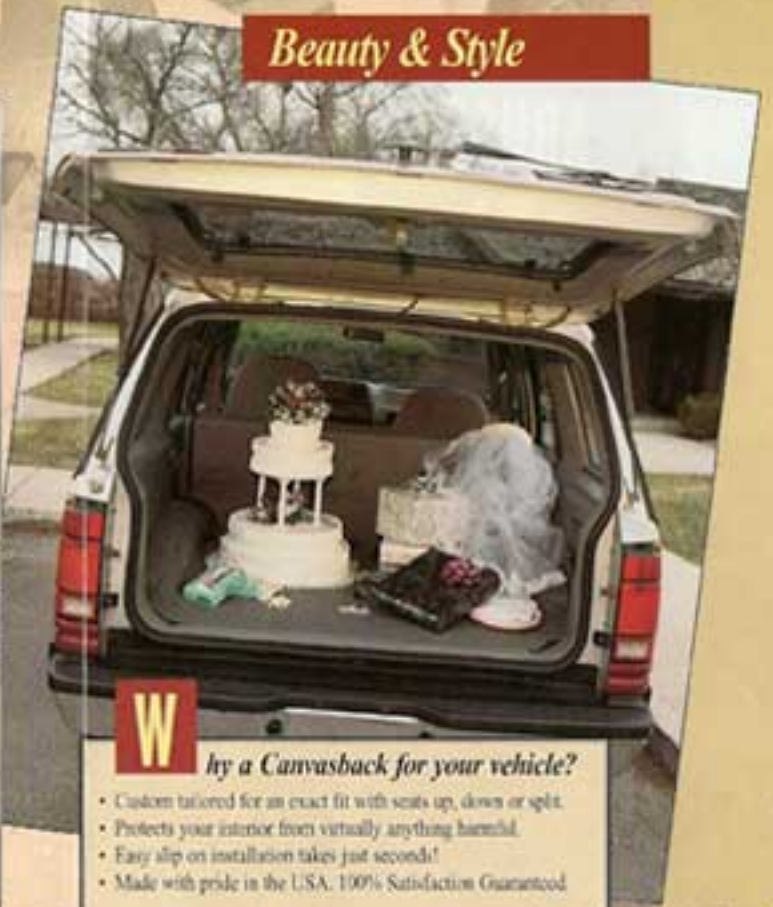

C

anvasback protects your vehicle interior from damage, caused by fiddling, cargo, pets and people.

- Heavy duty construction.
- Tailored custom fit.
- Easy to install.
- Economical protection for your investment.

Protection & Utility

Custom Tailored Fit

IT CAN TAKE IT!

Beauty & Style

W

hy a Canvasback for your vehicle?

- Custom tailored for an exact fit with seats up, down or split.
- Protects your interior from virtually anything harmful.
- Easy slip on installation takes just seconds!
- Made with pride in the USA. 100% Satisfaction Guaranteed