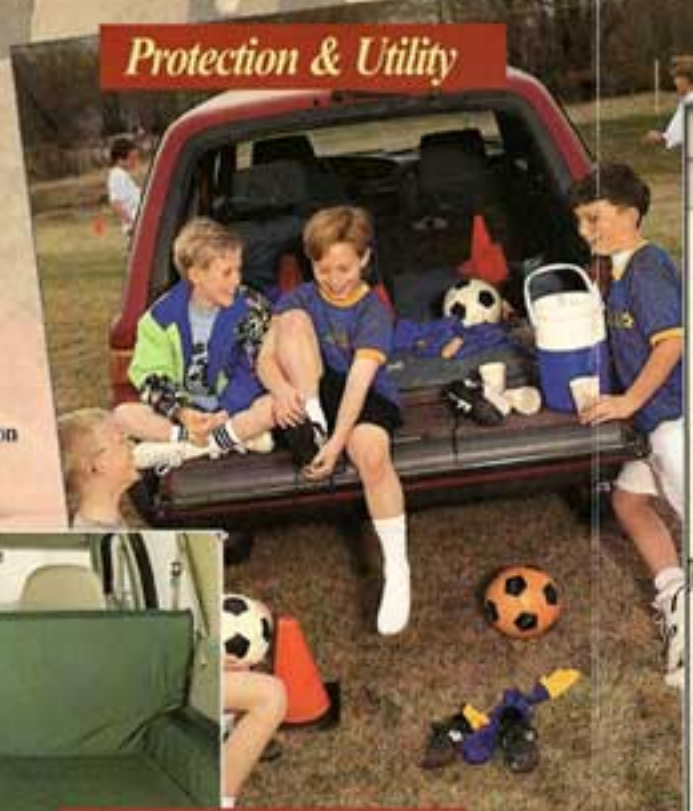

C

anvasback protects your vehicle interior from damage, caused by fiddling, cargo, pets and people.

- Heavy duty construction.
- Tailored custom fit.
- Easy to install.
- Economical protection for your investment.

Protection & Utility

Custom Tailored Fit

IT CAN TAKE IT!

Beauty & Style

W

hy a Canvasback for your vehicle?

- Custom tailored for an exact fit with seats up, down or split.
- Protects your interior from virtually anything harmful.
- Easy slip on installation takes just seconds!
- Made with pride in the USA. 100% Satisfaction Guaranteed